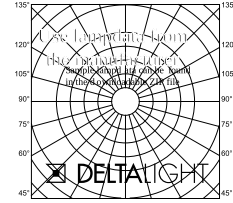

SPYCO ON 1 Hi

414 353 10 B

AVAILABLE IN

BLACK 414 353 10 B

WHITE 414 353 10 W

[View on website](#)

General info

LOCATION	indoor
INSTALLATION	Ceiling Surface mounted
INGRESS PROTECTION	IP20
WEIGHT (KG)	0.4
ADJUSTABILITY	0° to 90° swiveling, 350° rotatable